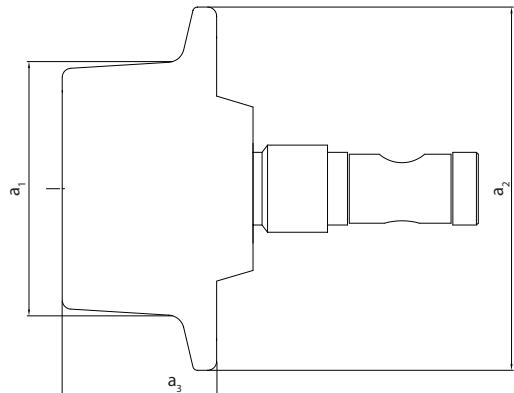

ROLLERS

KÖBO designs rollers with ball bearings, stub shafts and grease fittings. Our rollers can be induction hardened up to 5 mm in depth.

Type	a_1	a_2	a_3	Motion Part No
Kobo PR 108 A	108	160	66	07988021
Kobo PR 140 A	140	200	85	07988022
Kobo PR 160 A	160	220	87	07988023