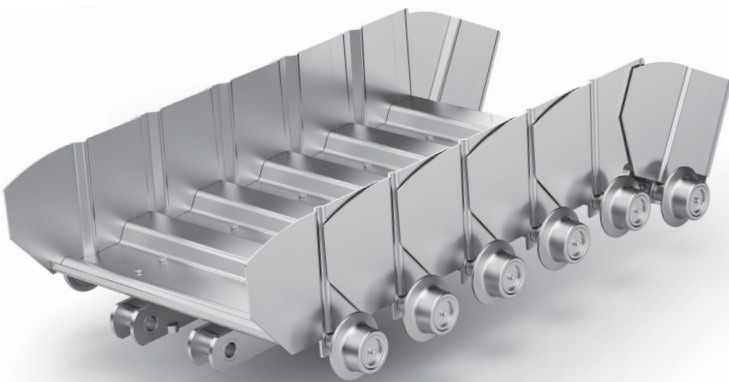

KÖBO
The Chain People

PAN CONVEYOR ROLLERS

ABOUT KÖBO

KÖBO is one of the leading German manufacturers for engineered class chains and sprockets. KÖBO has been providing customized high-quality chains, sprockets and accessories for various industries for over 120 years.

ROLLERS

KÖBO designs rollers with ball bearings, stub shafts and grease fittings. Our rollers can be induction hardened up to 5 mm in depth.

Type	a_1	a_2	a_3	Motion Part No
Kobo PR 108 A	108	160	66	07988021
Kobo PR 140 A	140	200	85	07988022
Kobo PR 160 A	160	220	87	07988023