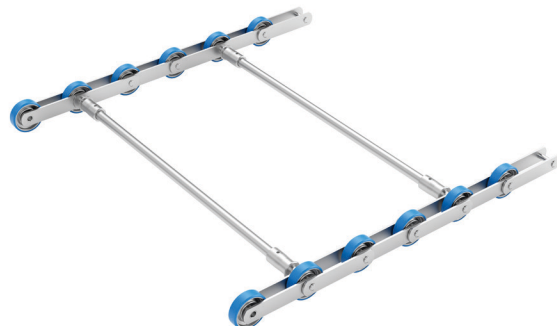

Shopping Malls

ESCALATOR CHAINS

KÖBO has worked with OEMs and End Users around the world. We have solutions for In- and Outdoor Escalators and Moving Walks.

WE MANUFACTURE CHAINS FOR:

- Otis R, RB, RBC
- J Type
- 506, 508, 510, 606 Type
- Heavy Duty Transit Types
- Moving Walks